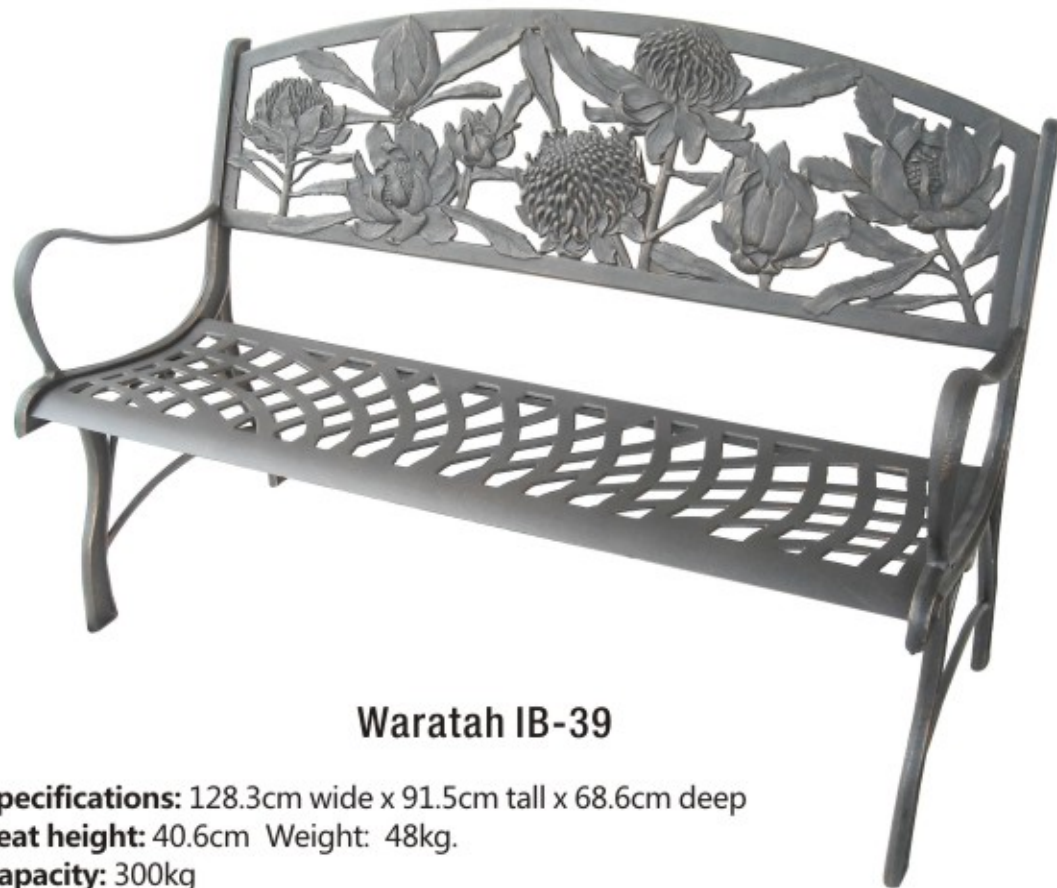

Running Horses IB-14

Specifications: 128.3cm wide x 91.5cm tall x 68.6cm deep
Seat height: 40.6cm Weight: 48kg.
Capacity: 300kg

Tree IB-18

Cast Iron Benches (Cushion Optional)

The tough long-wearing bronze powder-coat finish with hand painted gold highlights is highly rust resistant, the seat has steel bar welded under the front and back.

Butterfly IB-24

Specifications: 128.3cm wide x 91.5cm tall x 68.6cm deep
Seat height: 40.6cm **Weight:** 48kg.
Capacity: 300kg

Campdrafting IB-26

Cast Iron Benches (Cushion Optional)

Rosella with Bottle Brush IB-31

Maple Leaf IB-35

Cast Iron Benches (Cushion Optional)

The tough long-wearing bronze powder-coat finish with hand painted gold highlights is highly rust resistant, the seat has steel bar welded under the front and back.

Waratah IB-39

Specifications: 128.3cm wide x 91.5cm tall x 68.6cm deep
Seat height: 40.6cm Weight: 48kg.
Capacity: 300kg

Palm Tree Leaves IB-42

Cast Iron Glider Benches (Cushion Optional)

The glider benches are smooth, quiet and very comfortable. This sturdy glider weighs 60kg. For added support and safety, the seat has steel bar welded under the front and back. The finish is bronze colored with gold highlights.