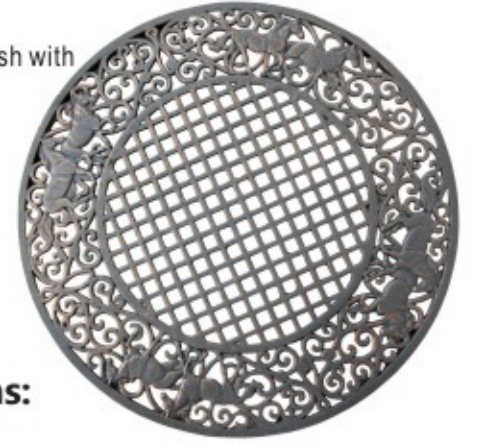

Horses IGT-14
Table top: 71cm wide